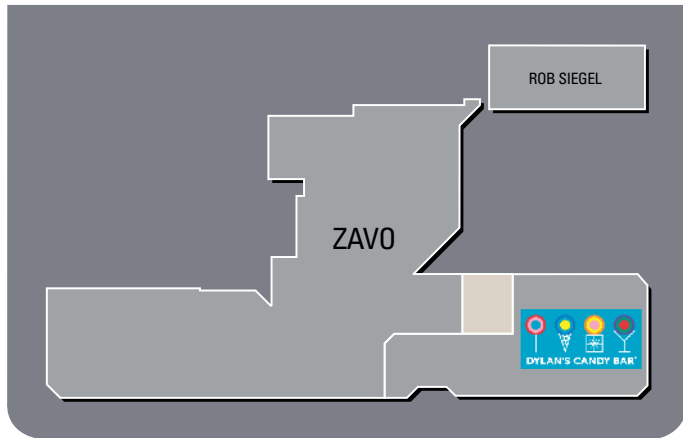

THIRD AVENUE AT 60TH STREET

NEW YORK, NEW YORK

1011 3rd Ave, New York, NY

SECOND LEVEL